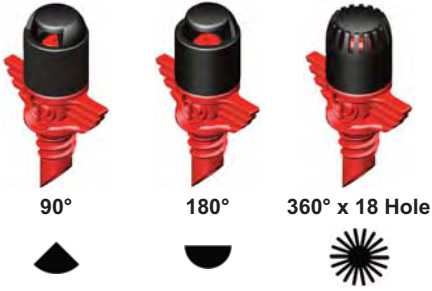

SPRAYS

Aquila™ Jets

Micro Sprays