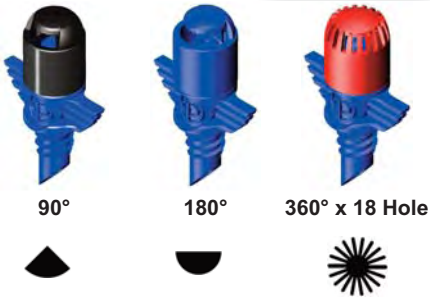

SPRAYS

Aquila™ Jets

Micro Sprays

OPERATION

Two Piece micro sprays with excellent watering patterns that distribute water evenly over the irrigated surface. Optimum performance is achieved at low operating pressures. Winged bases are easy to install by hand, eliminating the need for tools.

PRODUCT FEATURES

- Aquila™ Jet Mini Vortex (the vortex action distributes the water evenly).
- Aquila™ Jet Micro Mist (ideal for nurseries and cooling operations).
- Four spray patterns available for the Aquila™ Jet Winged Bases.
- 90° Fan Spray - Cap colour - **Black**
- 180° Fan Spray - Cap colour - **Black** or **Blue**
- 180° Flat Trajectory Fan Spray - Cap colour - **Red**
- 360° x 18 Hole Stream Spray - Cap colour - **Black** or **Red**.
- Eight colour coded bases with "FAST" thread for quick and easy installation.